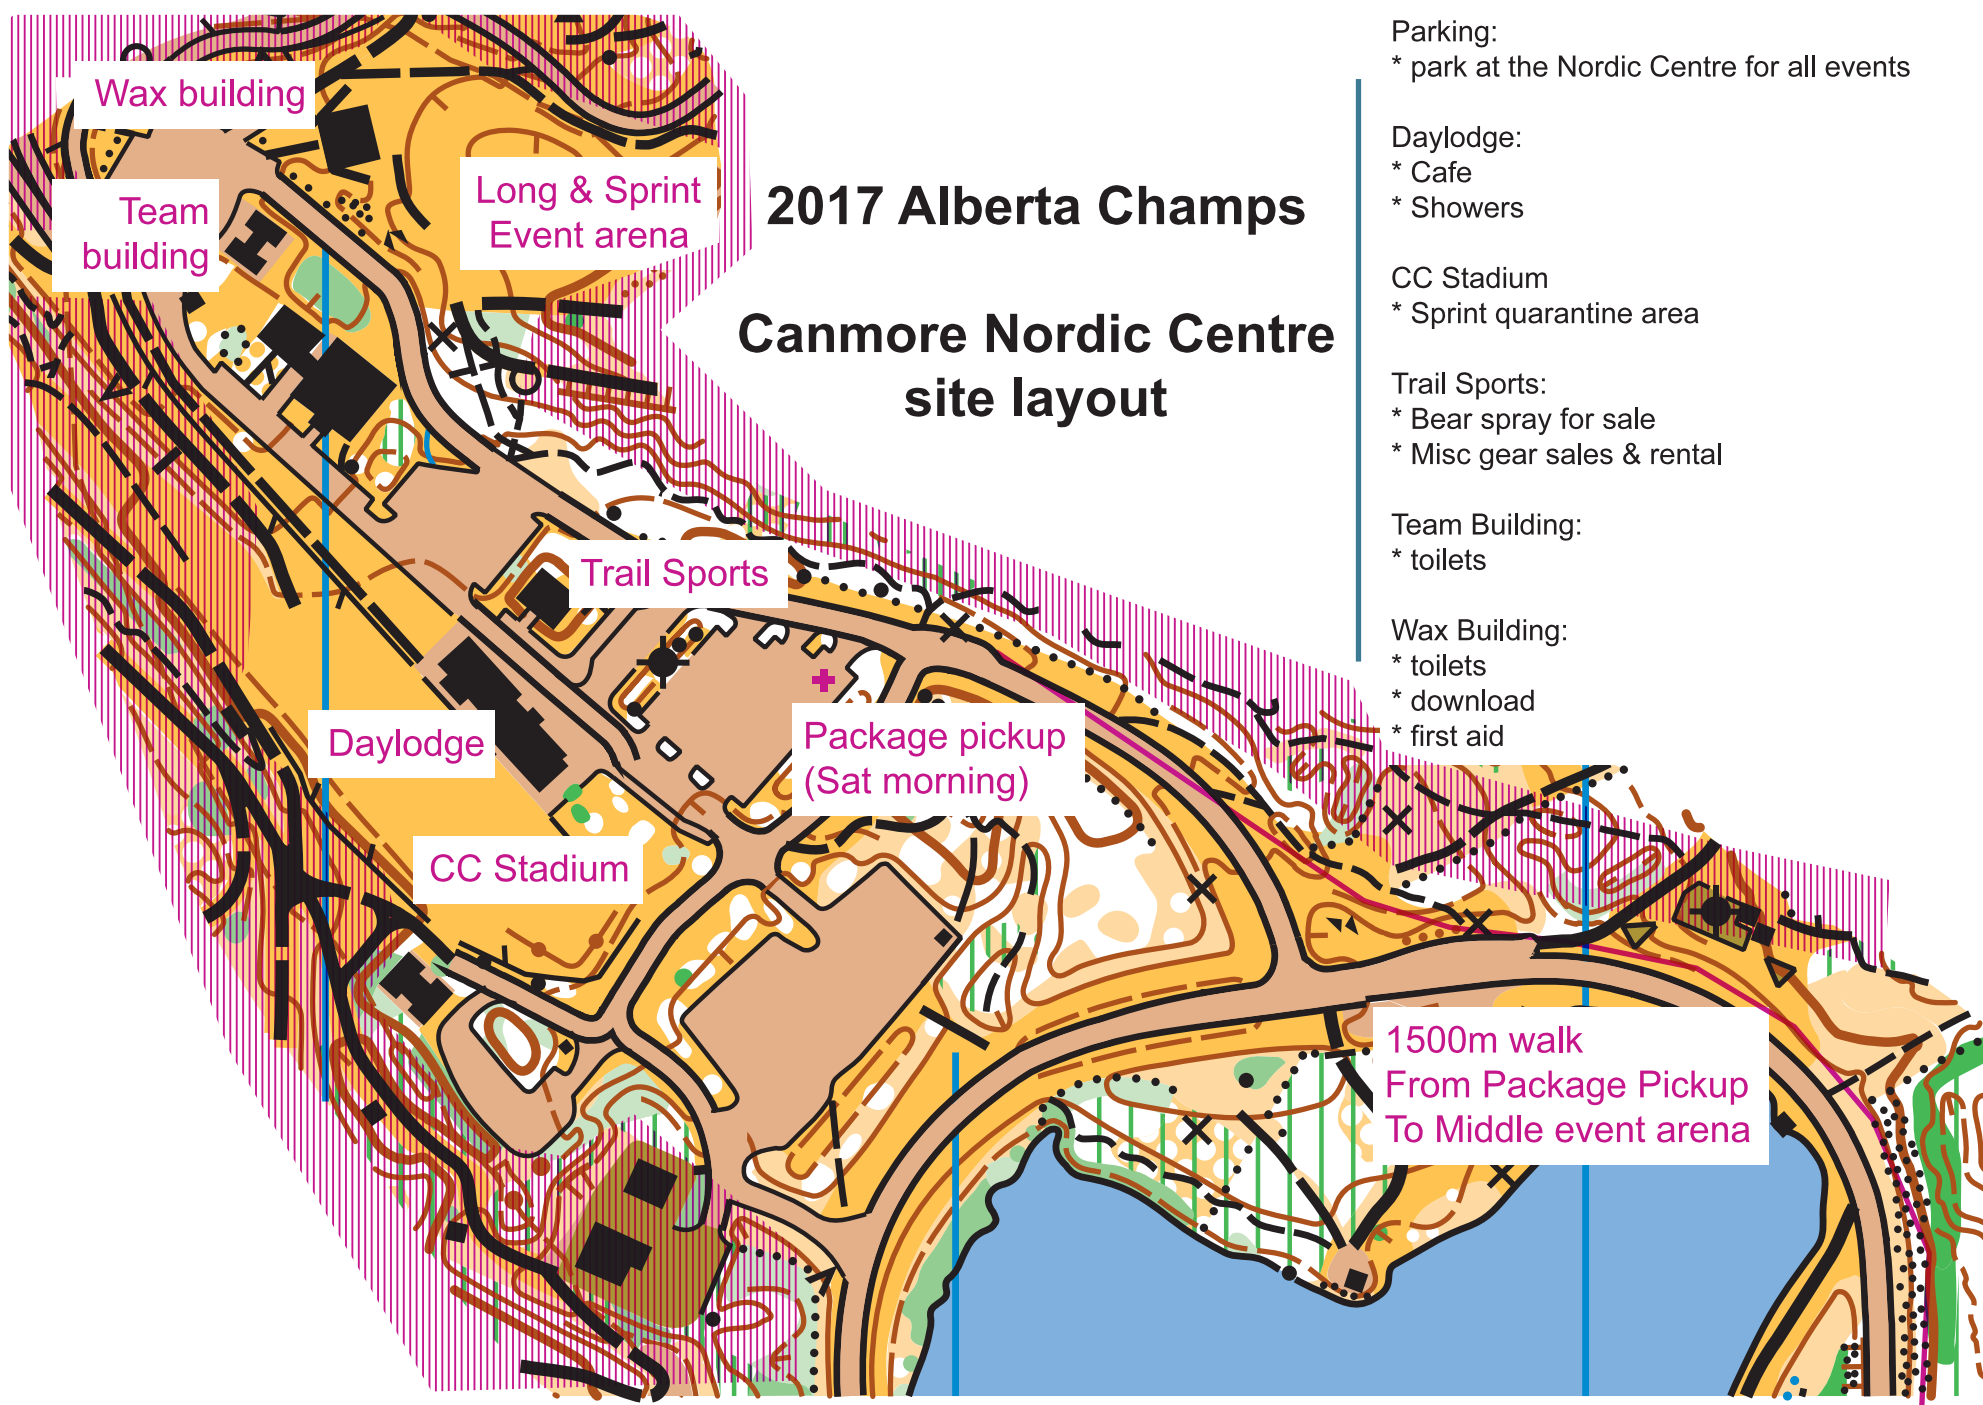

## Canmore Nordic Centre site layout

Parking:  
\* park at the Nordic Centre for all events

Daylodge:  
\* Cafe  
\* Showers

CC Stadium  
\* Sprint quarantine area

Trail Sports:  
\* Bear spray for sale  
\* Misc gear sales & rental

Team Building:  
\* toilets

Wax Building:  
\* toilets  
\* download  
\* first aid

1500m walk  
From Package Pickup  
To Middle event arena

To Middle event arena